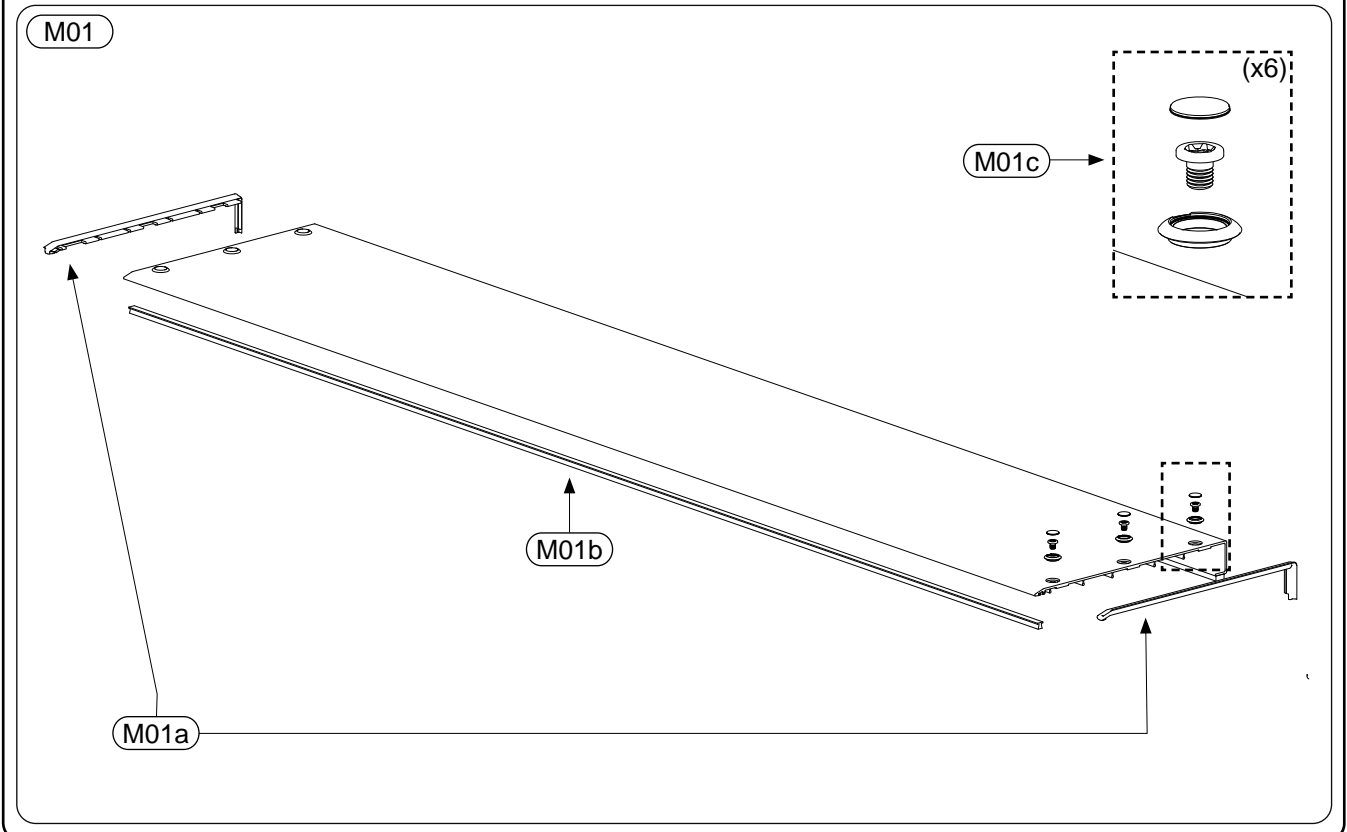

Standard

Exploded view of Mountain Top ROLL

MTI-number 886 031	Issue 04	Date 14/09/2016	Mountain Top ROLL Spare parts	Page 1 / 4
Pedersholmparken 10	3600 Frederikssund	Denmark	ph: +45 4810 2950	Fax +45 4810 2960
www.mountaintop.dk				

Standard

Exploded view of Mountain Top ROLL

M07

M07c

M07d

M08

**The contents of the kit may vary
for different car models**

MTI-number 886 031	Issue 04	Date 14/09/2016	Mountain Top ROLL Spare parts	Page 4 /4
Pedersholmparken 10	3600 Frederikssund	Denmark	ph: +45 4810 2950	Fax +45 4810 2960
			www.mountaintop.dk	