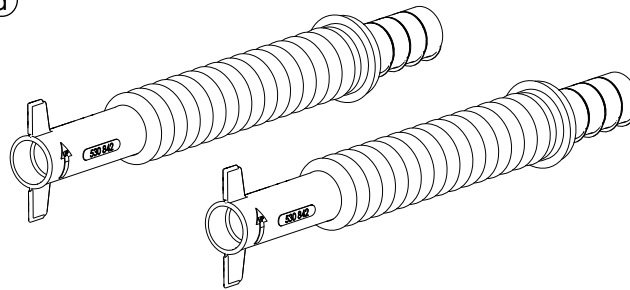

Standard

Exploded view of Mountain Top ROLL

M07

M07c

M07d

M08

**The contents of the kit may vary
for different car models**

MTI-number 886 031	Issue 04	Date 14/09/2016	Mountain Top ROLL Spare parts	Page 4 /4
Pedersholmparken 10	3600 Frederikssund	Denmark	ph: +45 4810 2950	Fax +45 4810 2960
			www.mountaintop.dk	