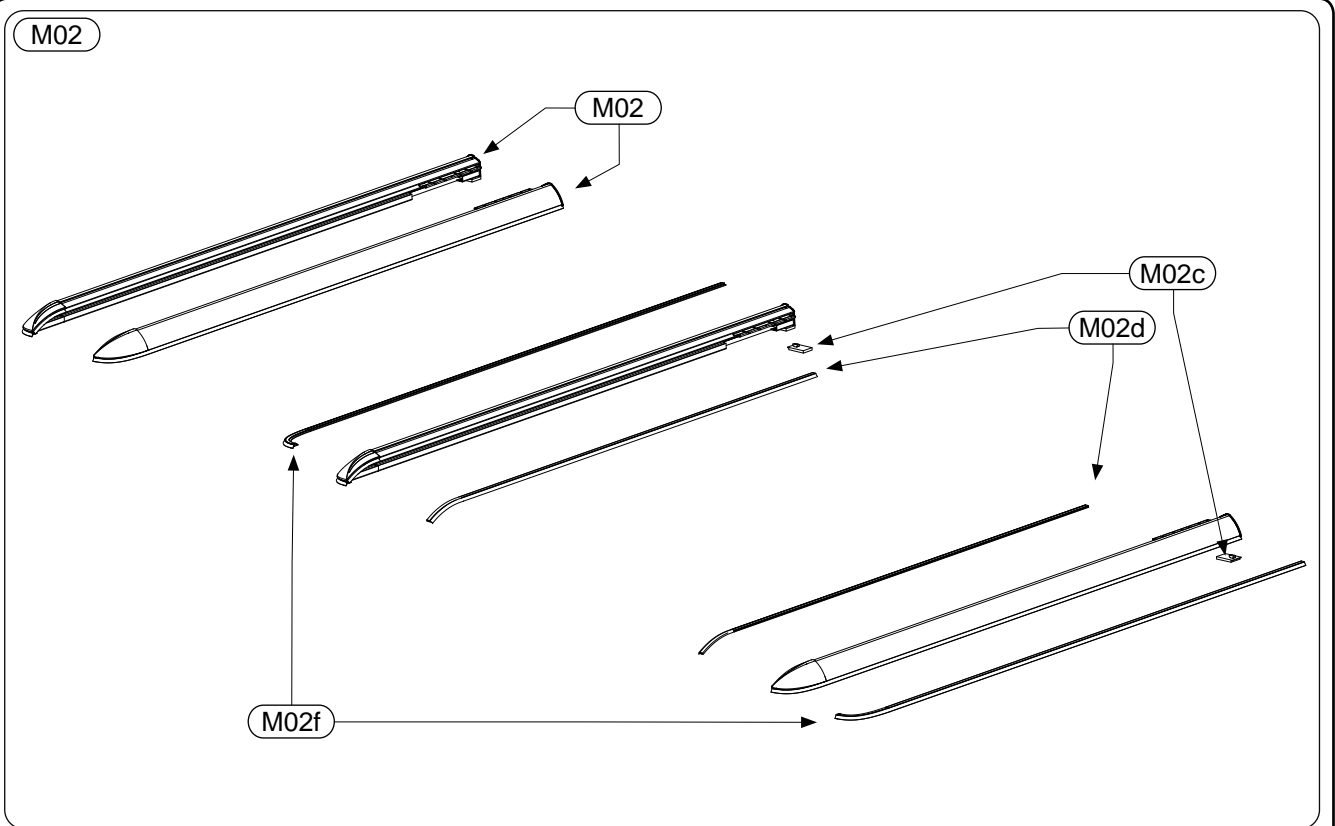

Standard

Exploded view of Mountain Top ROLL

MTI-number 886 031	Issue 04	Date 14/09/2016	Mountain Top ROLL Spare parts	Page 2 /4
Pedersholmparken 10	3600 Frederikssund	Denmark	ph: +45 4810 2950	Fax +45 4810 2960
www.mountaintop.dk