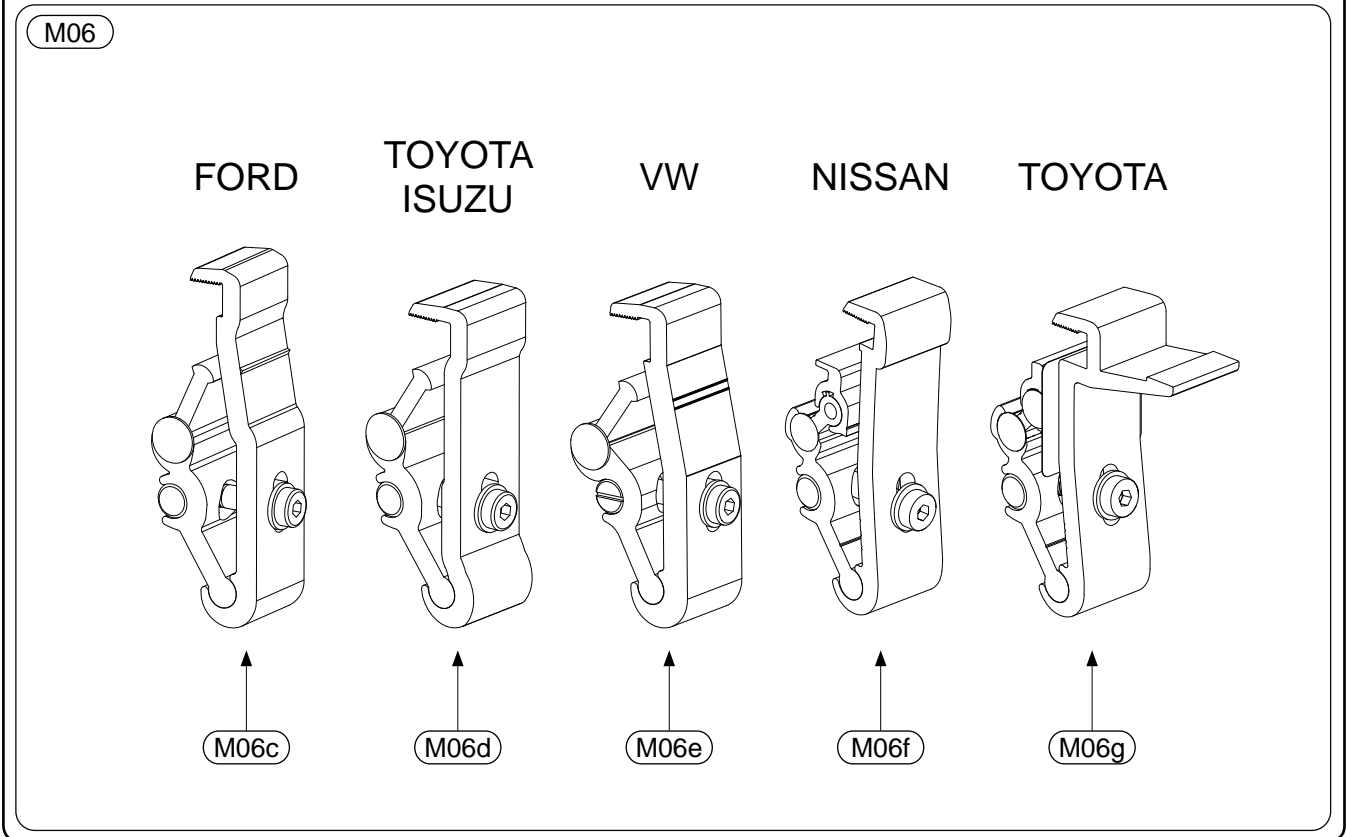

Standard

Exploded view of Mountain Top ROLL

MTI-number 886 031	Issue 04	Date 14/09/2016	Mountain Top ROLL Spare parts	Page 3 / 4
Pedersholmparken 10	3600 Frederikssund	Denmark	ph: +45 4810 2950	Fax +45 4810 2960
			www.mountaintop.dk