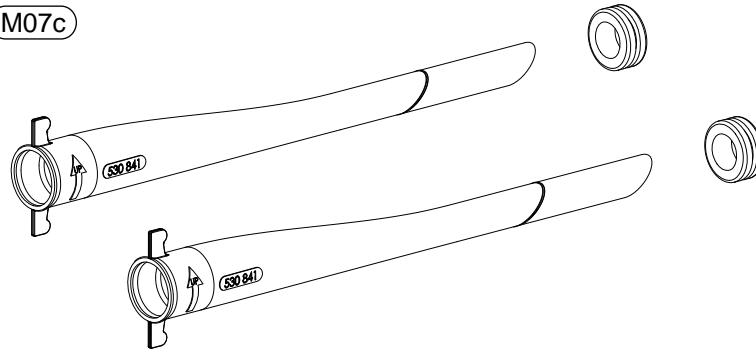

Standard

Exploded view of Mountain Top ROLL

M07

M07c

M07d

M08

**The contents of the kit may vary
for different car models**

MTI-number 886 031	Issue 04	Date 14/09/2016	Mountain Top ROLL Spare parts	Page 4 /4
Pedersholmparken 10	3600 Frederikssund	Denmark	ph: +45 4810 2950	Fax +45 4810 2960
			www.mountaintop.dk	