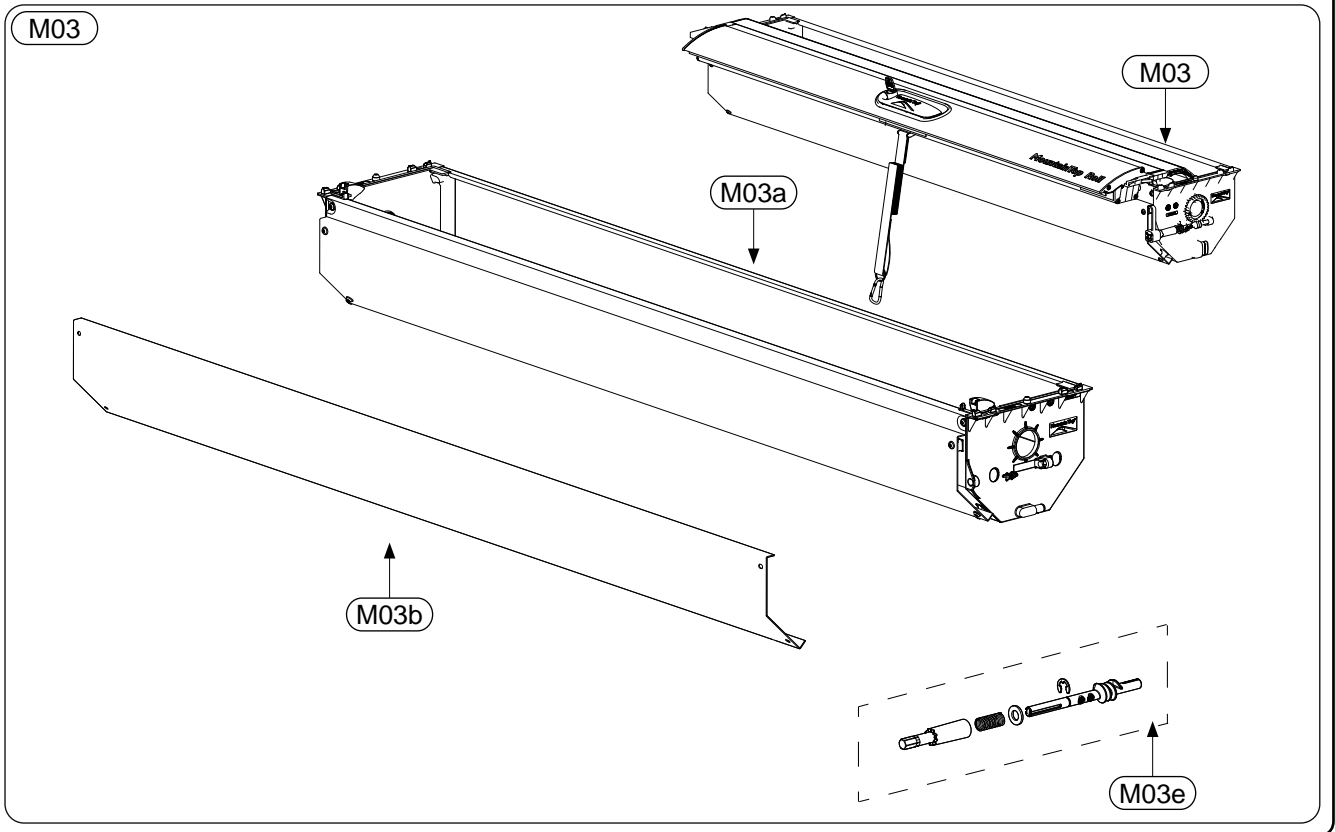

Standard

Exploded view of Mountain Top ROLL

MTI-number 886 031	Issue 04	Date 14/09/2016	Mountain Top ROLL Spare parts	Page 2 /4
Pedersholmparken 10	3600 Frederikssund	Denmark	ph: +45 4810 2950	Fax +45 4810 2960
www.mountaintop.dk