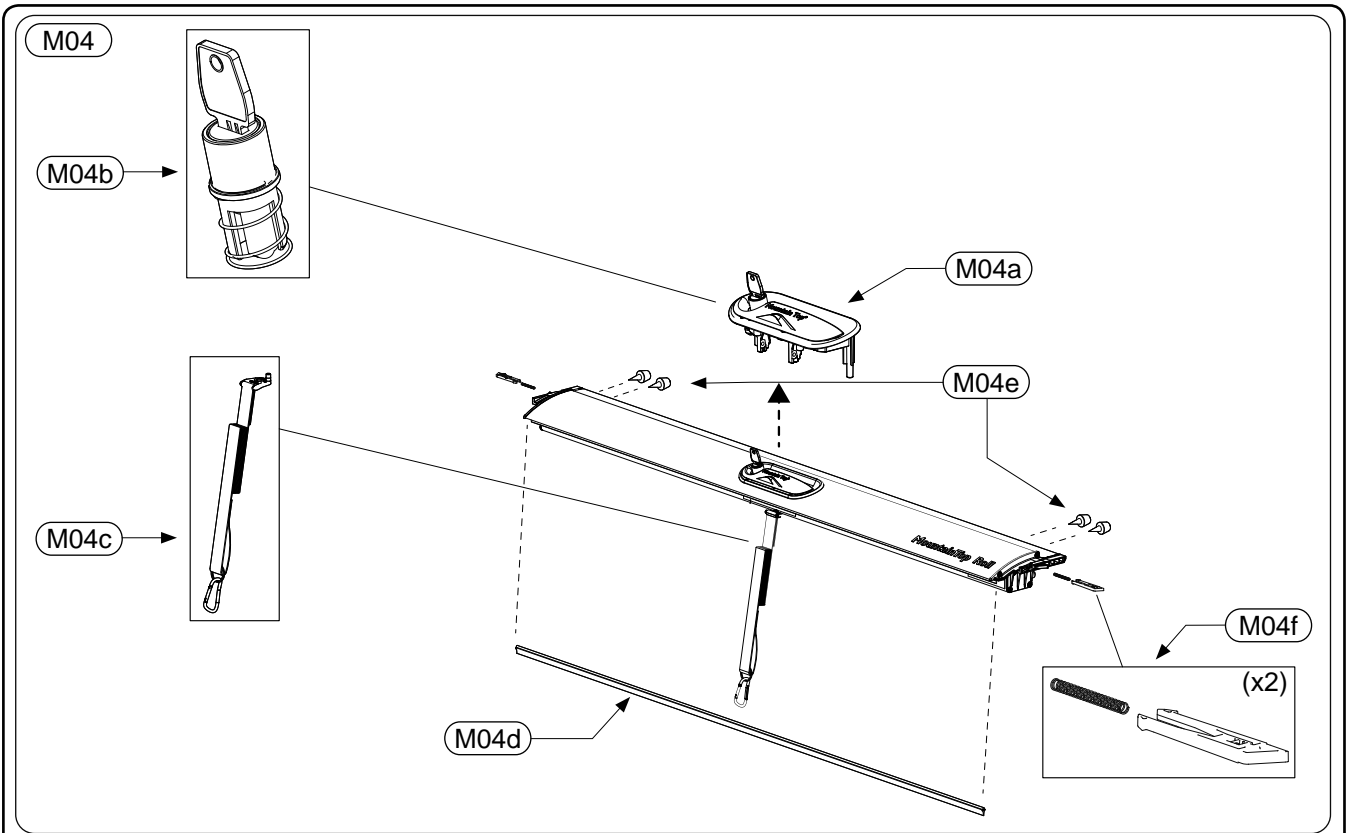

Standard

Exploded view of Mountain Top ROLL

MTI-number 886 031	Issue 04	Date 14/09/2016	Mountain Top ROLL Spare parts	Page 3 / 4
Pedersholmparken 10	3600 Frederikssund	Denmark	ph: +45 4810 2950	Fax +45 4810 2960
			www.mountaintop.dk