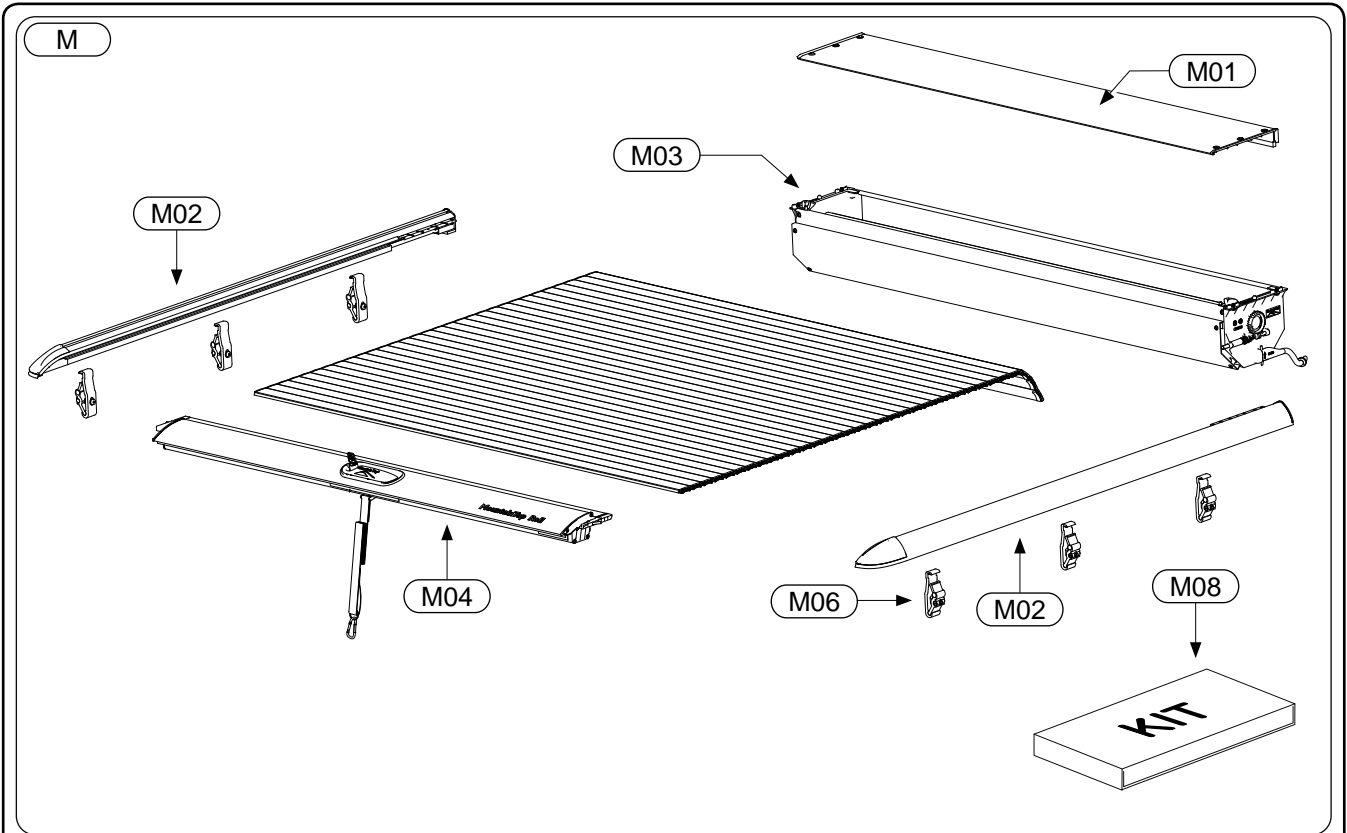

Standard

Exploded view of Mountain Top ROLL

MTI-number 886 031	Issue 04	Date 14/09/2016	Mountain Top ROLL Spare parts	Page 1 / 4
Pedersholmparken 10	3600 Frederikssund	Denmark	ph: +45 4810 2950	Fax +45 4810 2960
www.mountaintop.dk